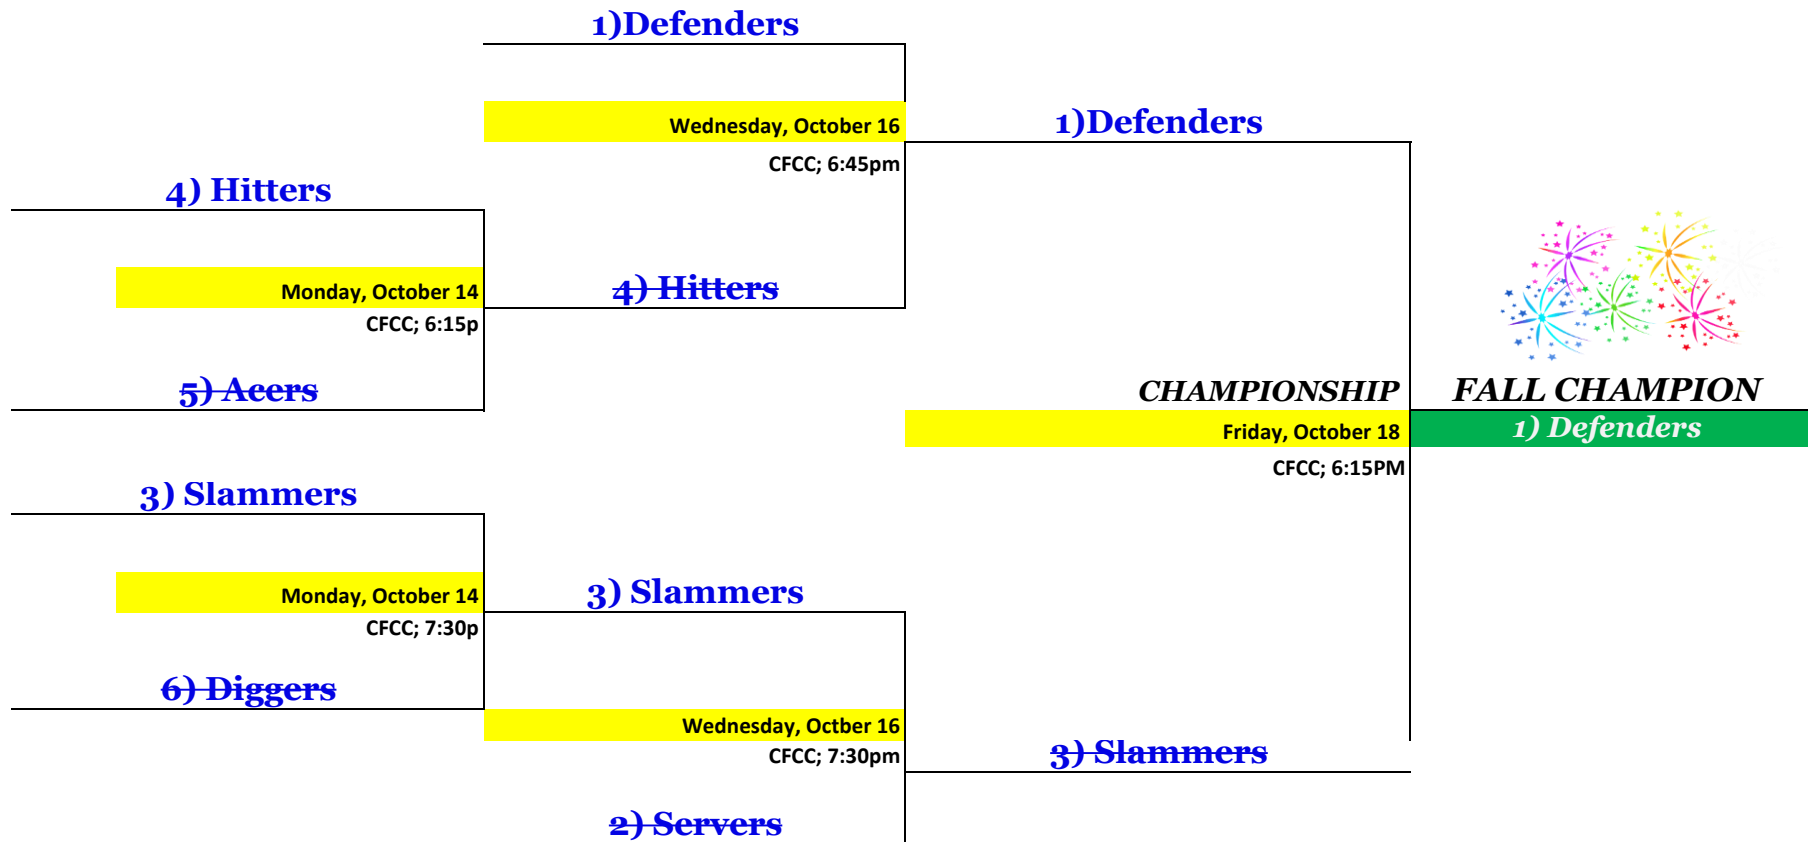

FALL 2019 MAJOR Volleyball Tournament

****ALL MATCHES WILL BE PLAYED UNDER NORMAL LEAGUE RULES WITH THE FOLLOWING EXCEPTIONS:
 CHAMPIONSHIP MATCH WILL HAVE NO TIME LIMIT; ALL 3 GAMES TO 25 POINTS, WIN BY 2 WITH NO CAP.
 THE HIGHER SEED WILL BE THE HOME TEAM.**